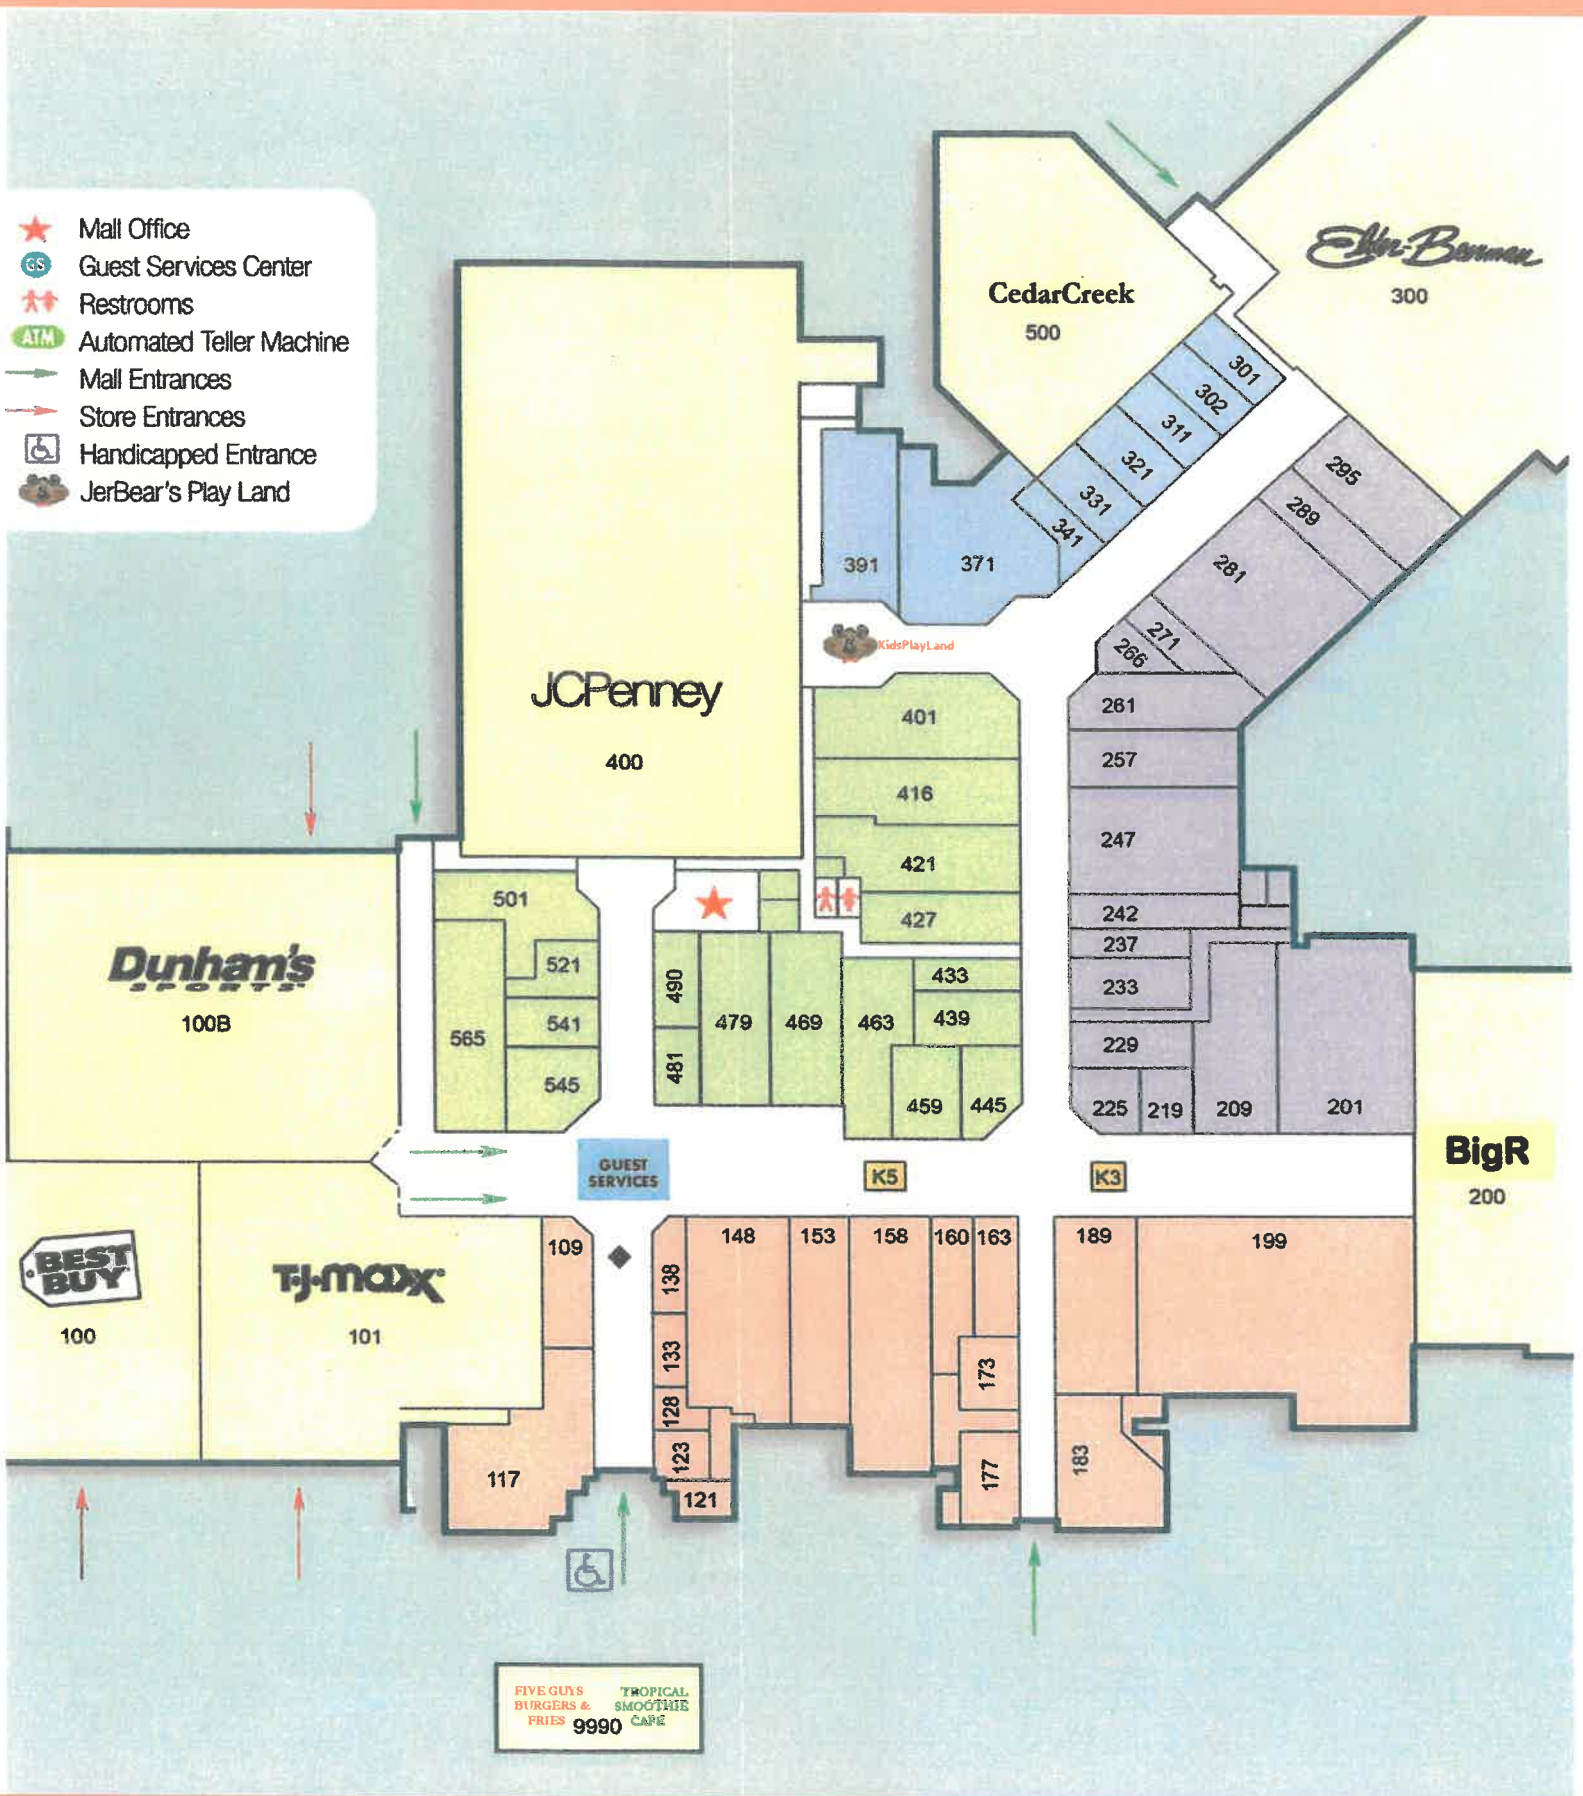

- ★ Mall Office
- GS Guest Services Center
- ♂♂ Restrooms
- ATM Automated Teller Machine
- Mall Entrances
- Store Entrances
- ♿ Handicapped Entrance
- 🐻 JerBear's Play Land

FIVE GUYS
BURGERS &
FRIES 9990

TROPICAL
SMOOTHIE
CAFE